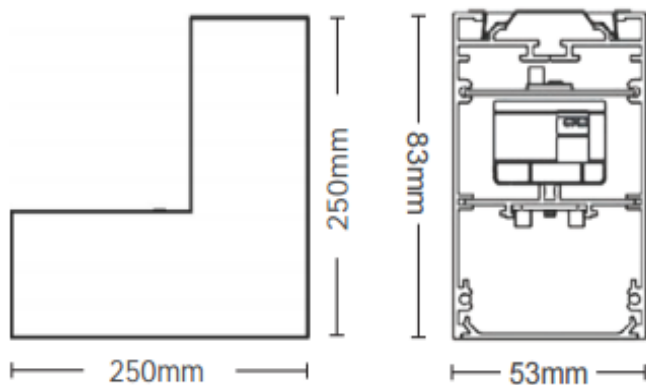

Product Data Sheet

INDOOR LIGHTING

PROFILED 9W

CODE: **2429020**

Product Features

Electrical

Power: 9Watt
Voltage: 220-240V AC ~ 50/60Hz
Power Factor: >0.9
Electrical Protection: Class I
Surge Protection: --
Dimmability: --
Switch Cycle: 50000 times

Material Characteristics

IP Class: IP40
IK Class: -
Material: Aluminium + PC
Ambient Temperature: -20°C<ta<+40°C
Body Color:
Product Size: 250x250x53mm

Technical Drawing

Lighting

Lumen: 900 Lm
Luminaire efficacy: 100 Lm/W
Colour Temperature: 3000K (WARM WHITE)
Beam Angle: 120°
CRI : Ra >80
Lifetime; 50000 Hours
EEL : E

Packing Informations

Pieces/Outbox:
Outbox Size: 95x300x380 mm
Outbox G.W.: 1,14 Kg
Outbox Volume: 0,0108 m³
#SAYI/0!
Barcode : 8698553618975

Light Distribution Curve