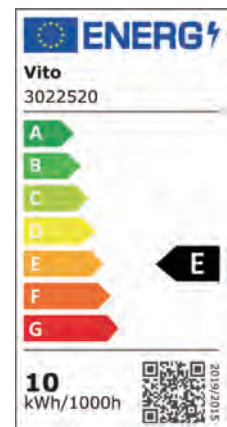

Product Data Sheet

LED FLOODLIGHT

SAVA - 10W

CODE: **3022520**

Area of application

- Warehouses
- Logistics halls
- Industry
- Indoor and outdoor applications
e.g. in shopping malls, airports,
commercial buildings)

Product Data Sheet

LED FLOODLIGHT

SAVA - 10W

CODE: **3022520**

Product Features

Power: 10W

Luminaire efficacy: 98 lm/W

Luminous flux: 980lm

Colour temperature: 4000K

Beam angle: 120°

IP Class: IP65

IK Class: IK08

Lifetime: (L70/B50): up to 30000h

Dimmable: No

Voltage: 185-265V

P.F.: >0.9

Body color: RAL7024

Body Material: Aluminum

Diffusor material: Tempered Glass

Ambient operating temperature: -20+50 °C

Guarantee: 2 years

Packing Informations

EAN CODE: 6970233832959

Dimensions: 595x320x230mm