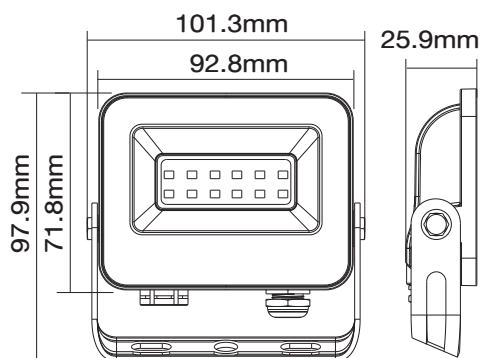

Product Data Sheet

LED FLOODLIGHT

SAVA - 10W

CODE: **3022520**

Product Features

Power: 10W

Luminaire efficacy: 98 lm/W

Luminous flux: 980lm

Body color: RAL7024

Body Material: Aluminum

Diffusor material: Tempered Glass

Ambient operating temperature: -20+50 °C

Guarantee: 2 years

Packing Informations

EAN CODE: 6970233832959

Dimensions: 595x320x230mm

Volume: 0.043m³

Gross Weight: 19kgs

Pieces/box: 100