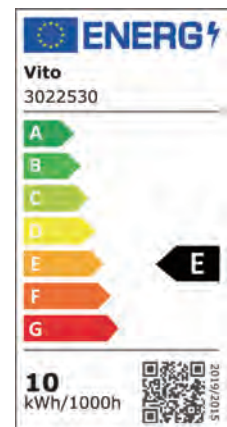

Product Data Sheet

LED FLOODLIGHT

SAVA - 10W

CODE: **3022530**

Area of application

- Warehouses
- Logistics halls
- Industry
- Indoor and outdoor applications
eg. in shopping malls, airports,
commercial buildings)

Product Data Sheet

LED FLOODLIGHT

SAVA - 10W

CODE: **3022530**

Product Features

Power: 10W

Luminaire efficacy: 100 lm/W

Luminous flux: 1000lm

Colour temperature: 6000K

Beam angle: 120°

IP Class: IP65

IK Class: IK08

Lifetime: (L70/B50): up to 30000h

Dimmable: No

Voltage: 185-265V

P.F.: >0.9

Body color: RAL7024

Body Material: Aluminum

Diffusor material: Tempered Glass

Ambient operating temperature: -20+50 °C

Guarantee: 2 years

Packing Informations

EAN CODE: 6970233832966

Dimensions: 595x320x230mm