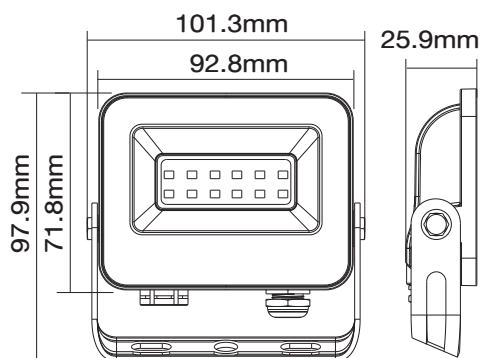

Product Data Sheet

LED FLOODLIGHT

SAVA - 10W

CODE: **3022530**

Product Features

Power: 10W

Luminaire efficacy: 100 lm/W

Luminous flux: 1000lm

Body color: RAL7024

Body Material: Aluminum

Diffusor material: Tempered Glass

Ambient operating temperature: -20+50 °C

Guarantee: 2 years

Packing Informations

EAN CODE: 6970233832966

Dimensions: 595x320x230mm

Volume: 0.043m³

Gross Weight: 19kgs

Pieces/box: 100