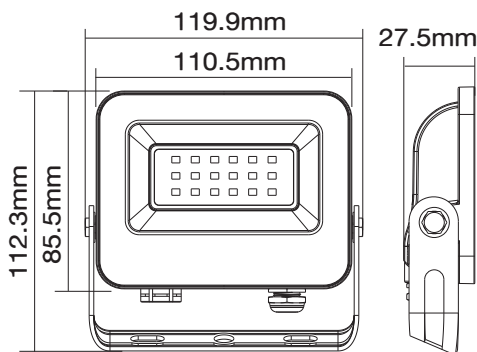

Product Data Sheet

LED FLOODLIGHT

SAVA - 20W

CODE: **3022550**

Product Features

Power: 20W

Luminaire efficacy: 98 lm/W

Luminous flux: 980lm

Body color: RAL7024

Body Material: Aluminum

Diffusor material: Tempered Glass

Ambient operating temperature: -20+50 °C

Guarantee: 2 years

Packing Informations

EAN CODE: 6970233832973

Dimensions: 355x270x140mm