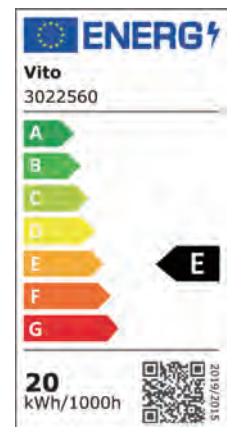

Product Data Sheet

LED FLOODLIGHT

SAVA - 20W

CODE: **3022550**

Area of application

- Warehouses
- Logistics halls
- Industry
- Indoor and outdoor applications
eg. in shopping malls, airports,
commercial buildings)

Product Data Sheet

LED FLOODLIGHT

SAVA - 20W

CODE: **3022550**

Product Features

Power: 20W

Luminaire efficacy: 100 lm/W

Luminous flux: 2000lm

Colour temperature: 6000K

Beam angle: 120°

IP Class: IP65

IK Class: IK08

Lifetime: (L70/B50): up to 30000h

Dimmable: No

Voltage: 185-265V

P.F: >0.9

Body color: RAL7024

Body Material: Aluminum

Diffusor material: Tempered Glass

Ambient operating temperature: -20+50 °C

Guarantee: 2 years

Packing Informations

EAN CODE: 6970233832980

Dimensions: 355x270x140mm