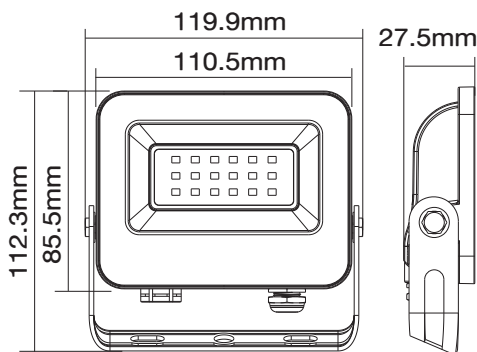

Product Data Sheet

LED FLOODLIGHT

SAVA - 20W

CODE: **3022550**

Product Features

Power: 20W

Luminaire efficacy: 100 lm/W

Luminous flux: 2000lm

Body color: RAL7024

Body Material: Aluminum

Diffusor material: Tempered Glass

Ambient operating temperature: -20+50 °C

Guarantee: 2 years

Packing Informations

EAN CODE: 6970233832980

Dimensions: 355x270x140mm

Volume: 0.013m³

Gross Weight: 7kgs

Pieces/box: 20