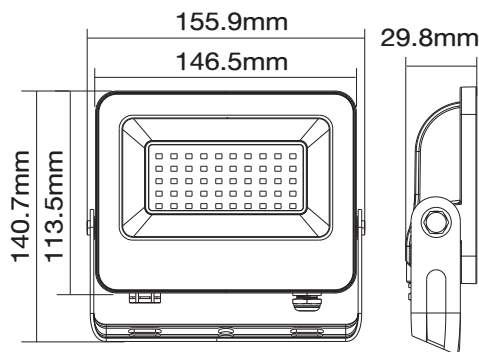

Product Data Sheet

LED FLOODLIGHT

SAVA - 30W

CODE: **3022590**

Product Features

Power: 30W

Luminaire efficacy: 100 lm/W

Luminous flux: 3000lm

Body color: RAL7024

Body Material: Aluminum

Diffusor material: Tempered Glass

Ambient operating temperature: -20+50 °C

Guarantee: 2 years

Packing Informations

EAN CODE: 6970233833000

Dimensions: 375x245x170mm

Volume: 0.022m³

Gross Weight: 8kgs

Pieces/box: 20