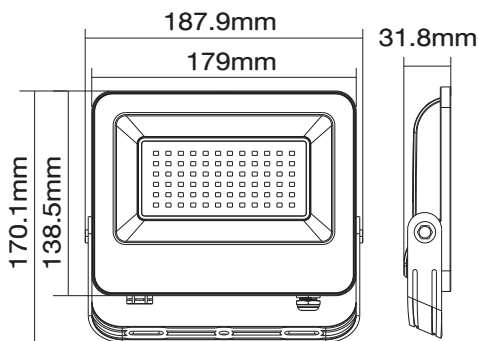

Product Data Sheet

LED FLOODLIGHT

SAVA - 50W

CODE: **3022600**

Product Features

Power: 50W

Luminaire efficacy: 98 lm/W

Luminous flux: 4900lm

Body color: RAL7024

Body Material: Aluminum

Diffusor material: Tempered Glass

Ambient operating temperature: -20+50 °C

Guarantee: 2 years

Packing Informations

EAN CODE: 6970233833123

Dimensions: 415x390x195mm

Volume: 0.032m³

Gross Weight: 11kgs

Pieces/box: 20