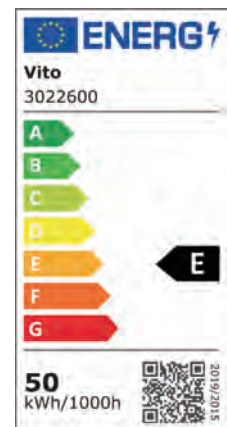

Product Data Sheet

LED FLOODLIGHT

SAVA - 50W

CODE: **3022600**

Area of application

- Warehouses
- Logistics halls
- Industry
- Indoor and outdoor applications
eg. in shopping malls, airports,
commercial buildings)

Product Data Sheet

LED FLOODLIGHT

SAVA - 50W

CODE: **3022600**

Product Features

Power: 50W

Luminaire efficacy: 98 lm/W

Luminous flux: 4900lm

Colour temperature: 4000K

Beam angle: 120°

IP Class: IP65

IK Class: IK08

Lifetime: (L70/B50): up to 30000h

Dimmable: No

Voltage: 185-265V

P.F.: >0.9

Body color: RAL7024

Body Material: Aluminum

Diffusor material: Tempered Glass

Ambient operating temperature: -20+50 °C

Guarantee: 2 years

Packing Informations

EAN CODE: 6970233833123

Dimensions: 415x390x195mm