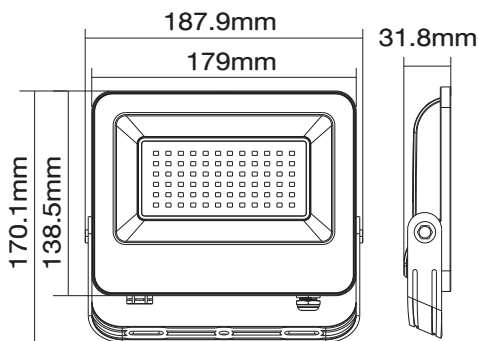

Product Data Sheet

LED FLOODLIGHT

SAVA - 50W

CODE: **3022610**

Product Features

Power: 50W

Luminaire efficacy: 100 lm/W

Luminous flux: 6000lm

Body color: RAL7024

Body Material: Aluminum

Diffusor material: Tempered Glass

Ambient operating temperature: -20+50 °C

Guarantee: 2 years

Packing Informations

EAN CODE: 6970233833130

Dimensions: 415x390x195mm

Volume: 0.032m³

Gross Weight: 11kgs

Pieces/box: 20