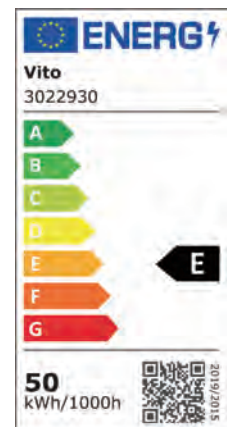

Product Data Sheet

LED FLOODLIGHT

SAVA - 50W

CODE: **3022610**

Area of application

- Warehouses
- Logistics halls
- Industry
- Indoor and outdoor applications
eg. in shopping malls, airports,
commercial buildings)

Product Data Sheet

LED FLOODLIGHT

SAVA - 50W

CODE: **3022610**

Product Features

Power: 50W

Luminaire efficacy: 100 lm/W

Luminous flux: 6000lm

Colour temperature: 6000K

Beam angle: 120°

IP Class: IP65

IK Class: IK08

Lifetime: (L70/B50): up to 30000h

Dimmable: No

Voltage: 185-265V

P.F.: >0.9

Body color: RAL7024

Body Material: Aluminum

Diffusor material: Tempered Glass

Ambient operating temperature: -20+50 °C

Guarantee: 2 years

Packing Informations

EAN CODE: 6970233833130

Dimensions: 415x390x195mm