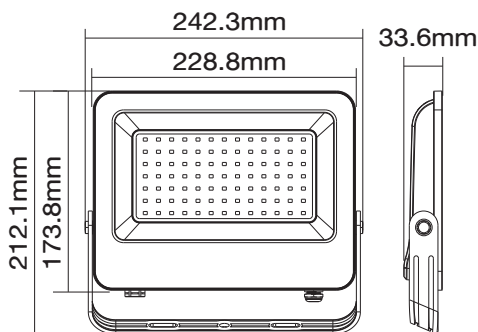

Product Data Sheet

LED FLOODLIGHT

SAVA - 100W

CODE: **3022620**

Product Features

Power: 100W

Luminaire efficacy: 98 lm/W

Luminous flux: 9800lm

Body color: RAL7024

Body Material: Aluminum

Diffusor material: Tempered Glass

Ambient operating temperature: -20+50 °C

Guarantee: 2 years

Packing Informations

EAN CODE: 6970233833147

Dimensions: 520x420x230mm

Volume: 0.050m³

Gross Weight: 17kgs

Pieces/box: 20