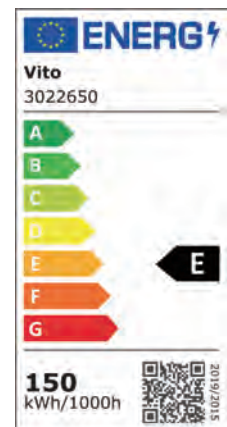

Product Data Sheet

LED FLOODLIGHT

SAVA - 150W

CODE: **3022650**

Area of application

- Warehouses
- Logistics halls
- Industry
- Indoor and outdoor applications
eg. in shopping malls, airports,
commercial buildings)

Product Data Sheet

LED FLOODLIGHT

SAVA - 150W

CODE: **3022650**

Product Features

Power: 150W

Luminaire efficacy: 100 lm/W

Luminous flux: 15000lm

Colour temperature: 6000K

Beam angle: 120°

IP Class: IP65

IK Class: IK08

Lifetime: (L70/B50): up to 30000h

Dimmable: No

Voltage: 185-265V

P.F.: >0.9

Body color: RAL7024

Body Material: Aluminum

Diffusor material: Tempered Glass

Ambient operating temperature: -20+50 °C

Guarantee: 2 years

Packing Informations

EAN CODE: 6970233833734

Dimensions: 425x300x260mm