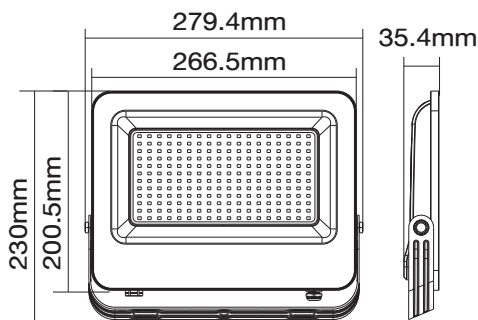

Product Data Sheet

LED FLOODLIGHT

SAVA - 150W

CODE: **3022650**

Product Features

Power: 150W

Luminaire efficacy: 100 lm/W

Luminous flux: 15000lm

Body color: RAL7024

Body Material: Aluminum

Diffusor material: Tempered Glass

Ambient operating temperature: -20+50 °C

Guarantee: 2 years

Packing Informations

EAN CODE: 6970233833734

Dimensions: 425x300x260mm

Volume: 0.033m³

Gross Weight: 14kgs

Pieces/box: 10