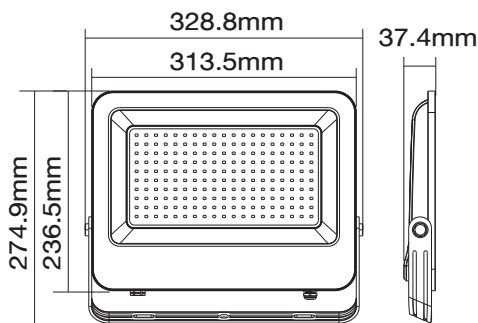

Product Data Sheet

LED FLOODLIGHT

SAVA - 200W

CODE: **3022670**

Product Features

Power: 200W

Luminaire efficacy: 100 lm/W

Luminous flux: 20000lm

Body color: RAL7024

Body Material: Aluminum

Diffusor material: Tempered Glass

Ambient operating temperature: -20+50 °C

Guarantee: 2 years

Packing Informations

EAN CODE: 6970233833741

Dimensions: 455x355x310mm

Volume: 0.050m³

Gross Weight: 19kgs

Pieces/box: 10