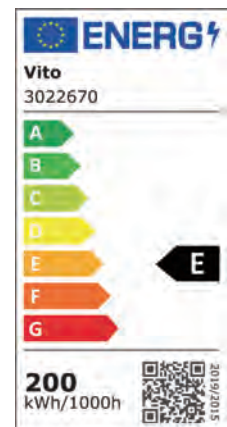

Product Data Sheet

LED FLOODLIGHT

SAVA - 200W

CODE: **3022670**

Area of application

- Warehouses
- Logistics halls
- Industry
- Indoor and outdoor applications
eg. in shopping malls, airports,
commercial buildings)

Product Data Sheet

LED FLOODLIGHT

SAVA - 200W

CODE: **3022670**

Product Features

Power: 200W

Luminaire efficacy: 100 lm/W

Luminous flux: 20000lm

Colour temperature: 6000K

Beam angle: 120°

IP Class: IP65

IK Class: IK08

Lifetime: (L70/B50): up to 30000h

Dimmable: No

Voltage: 185-265V

P.F.: >0.9

Body color: RAL7024

Body Material: Aluminum

Diffusor material: Tempered Glass

Ambient operating temperature: -20+50 °C

Guarantee: 2 years

Packing Informations

EAN CODE: 6970233833741

Dimensions: 455x355x310mm