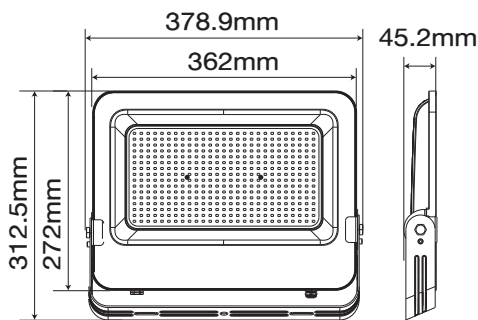

Product Data Sheet

LED FLOODLIGHT

SAVA - 300W

CODE: **3022690**

Product Features

Power: 300W

Luminaire efficacy: 100 lm/W

Luminous flux: 30000lm

Body color: RAL7024

Body Material: Aluminum

Diffusor material: Tempered Glass

Ambient operating temperature: -20+50 °C

Guarantee: 2 years

Packing Informations

EAN CODE: 6970233833758

Dimensions: 410x265x335mm

Volume: 0.036m³

Gross Weight: 15kgs

Pieces/box: 5