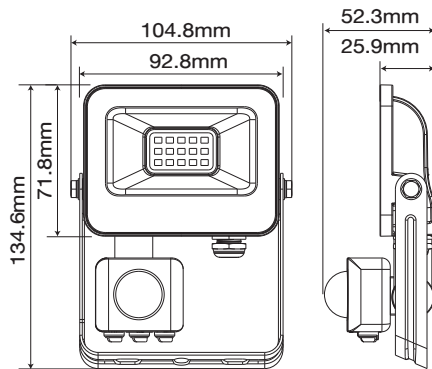

### Product Features

Power: 10W

Luminaire efficacy: 100 lm/W

Luminous flux: 1000lm

Colour temperature: 6000K

Beam angle: 120°

IP Class: IP65

IK Class: IK08

### Packing Informations

EAN CODE: 6970233833765

Dimensions: 595x265x305mm

Volume: 0.048m<sup>3</sup>

Gross Weight: 13kgs

Pieces/box: 50