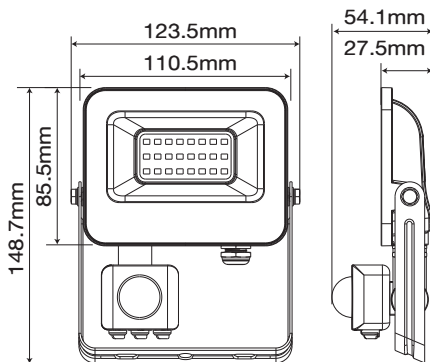

Product Features

Power: 20W

Luminaire efficacy: 100 lm/W

Luminous flux: 2000lm

Colour temperature: 6000K

Beam angle: 120°

IP Class: IP65

IK Class: IK08

Guarantee: 2 years

Packing Informations

EAN CODE: 6970233833772

Dimensions: 525x345x205mm

Volume: 0.037m³

Gross Weight: 7kgs

Pieces/box: 20