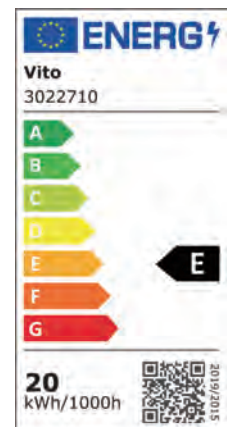

Product Data Sheet

LED FLOODLIGHT

SAVA-S - 20W

CODE: **3022710**

Area of application

- Warehouses
- Logistics halls
- Industry
- Indoor and outdoor applications
eg. in shopping malls, airports,
commercial buildings)

Product Advantages

Exclusive VITO design
Direct replacement for conventional floodlights
Energy savings of up to 50%
Optimized weight and size due to compact
design Mounting bracket included
Available certificates: CE, EMC, LVD

Product Features

Power: 20W

Luminaire efficacy: 100 lm/W

Luminous flux: 2000lm

Colour temperature: 6000K

Beam angle: 120°

IP Class: IP65

IK Class: IK08

Lifetime: (L70/B50): up to 30000h

Dimmable: No

Voltage: 185-265V

P.F.: >0.9

Body color: RAL7024

Body Material: Aluminum

Diffusor material: Tempered Glass

Ambient operating temperature: -20+50 °C