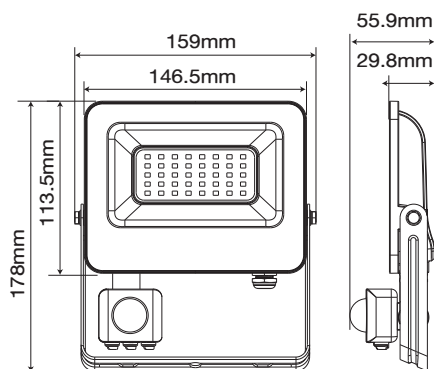

Product Data Sheet

LED FLOODLIGHT

SAVA-S - 30W

CODE: **3022720**

Product Features

Power: 30W

Luminaire efficacy: 100 lm/W

Luminous flux: 3000lm

Body color: RAL7024

Body Material: Aluminum

Diffusor material: Tempered Glass

Ambient operating temperature: -20+50 °C

Guarantee: 2 years

Packing Informations

EAN CODE: 6970233833864

Dimensions: 525x410x230mm