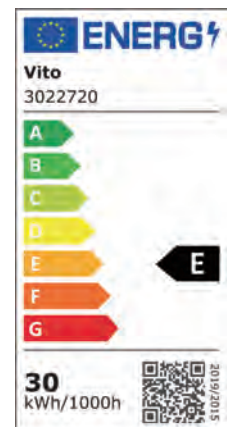

Product Data Sheet

LED FLOODLIGHT

SAVA-S - 30W

CODE: **3022720**

Area of application

- Warehouses
- Logistics halls
- Industry
- Indoor and outdoor applications
eg. in shopping malls, airports,
commercial buildings)

Product Data Sheet

LED FLOODLIGHT

SAVA-S - 30W

CODE: **3022720**

Product Features

Power: 30W

Luminaire efficacy: 100 lm/W

Luminous flux: 3000lm

Colour temperature: 6000K

Beam angle: 120°

IP Class: IP65

IK Class: IK08

Lifetime: (L70/B50): up to 30000h

Dimmable: No

Voltage: 185-265V

P.F.: >0.9

Body color: RAL7024

Body Material: Aluminum

Diffusor material: Tempered Glass

Ambient operating temperature: -20+50 °C

Guarantee: 2 years

Packing Informations

EAN CODE: 6970233833864

Dimensions: 525x410x230mm