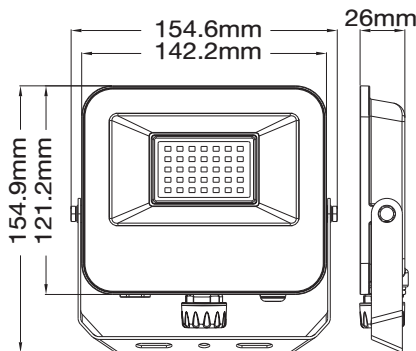

### Product Features

Power: 30W

Luminaire efficacy: 116 / 118 / 120 lm/W

Luminous flux: 3480 / 3540 / 3600 lm

Colour temperature: 3xCCT (3000K/4000K/6000K)

Beam angle: 120°

IP Class: IP66

E.P. Class: Class I

### Packing Informations

Dimensions: 375x345x180mm

Volume: 0.023m<sup>3</sup>

EAN-13: 6977231352113

Gross Weight: 8.79kg

Pieces/box: 20