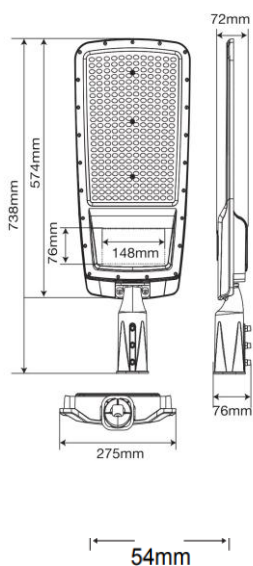

IP Class: IP65
IK Class: IK08
Material: Aluminum
Ambient Temperature: -20°C<ta<+60°C
Body Color: RAL 7024
Product Size (mm): 275x738x76

Technical Drawing

Lighting

Lumen (Lm): 30000
Luminaire efficacy (Lm/W): 150
Colour Temperature: 4000K (NATURAL WHITE)
Beam Angle: 75°x130°
CRI: Ra >70
Lifetime (Hours): 50000
EEL : C

Packing Informations

Pieces/Outbox: 10
Outbox Size (mm): 760x415x300
Outbox G.W. (Kg): 18,39
Outbox Volume (m³): 0,0946
Unit Weight (Gr): 1839
Barcode : 6977231350126

Light Distribution Curve

75x130°

System Definition: VT/GIRAFFE/200W/SMD/4000K/IP65/LED STREET LAMP