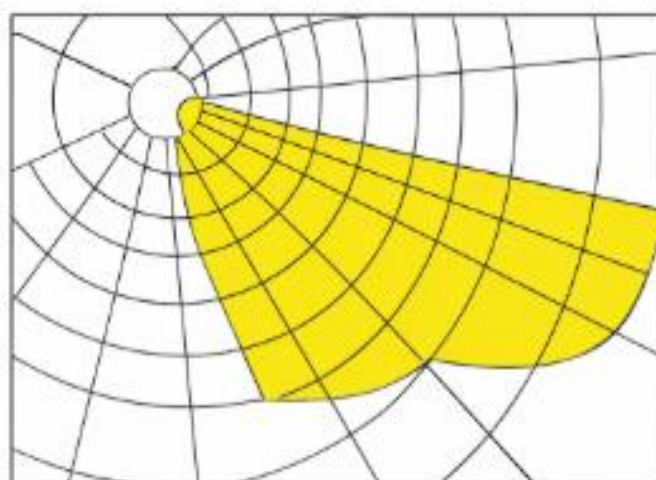

Product Data Sheet

OUTDOOR LIGHTING

GIRAFFE 200W

CODE: 3104560

Area of application

LED STREET LAMP with SURGE PROTECTION
Parks, Gardens, Streets, Avenues, Loading Areas,
Highways

Product Advantages

GIRAFFE is a high lumens led street light luminaire with adjustable tilt angle, 0-90°. The luminaire is equipped with LUMILEDS LED modules. Can be installed on mounting arm with Internal diameter max. $\Phi 60$ mm. Housing of die-cast aluminum, elec-trostatically painted in Anthracite color (RAL 7024). Optical system with anti UV treatment polycarbonate diffuser. Constant current waterproof LED driver. Surge protection device (4 kV) included. Connection cable 3x0.75 mm² with a length of 0,3m.

IP Class: IP65
IK Class: IK08
Material: Aluminum
Ambient Temperature: -20°C<ta<+60°C
Body Color: RAL 7024
Product Size (mm): 275x738x76

Technical Drawing

Lighting

Lumen (Lm): 30000
Luminaire efficacy (Lm/W): 150
Colour Temperature: 4000K (NATURAL WHITE)
Beam Angle: 75°x130°
CRI: Ra >70
Lifetime (Hours): 50000
EEL : C

Packing Informations

Pieces/Outbox: 10
Outbox Size (mm): 760x415x300
Outbox G.W. (Kg): 18,39
Outbox Volume (m³): 0,0946
Unit Weight (Gr): 1839
Barcode : 6977231350126

Light Distribution Curve

75x130°

System Definition: VT/GIRAFFE/200W/SMD/4000K/IP65/LED STREET LAMP