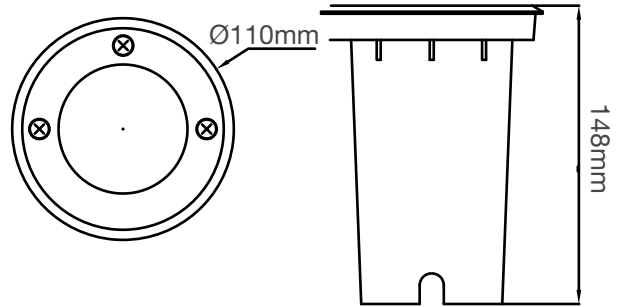

TECHNICAL DATASHEET

GRANDE-B12R GU10 IP67

07-09-2020

VT/GRANDE-B12R/GU10/IP67/220V/INGROUND LIGHTING

NOTES

Max 7W for LED bulbs. Max 35W for halogen bulbs.

General Informations

Stock Code	3200180
HSC/GTIP Code	9405.40.91.10.00
EAN-13 (Inbox Barcode)	6972538042859
ITF-14 (Outbox Barcode)	36972538042850

Electrical Characteristics

Current Type	AC
Operation Voltage	220-240 Volt
Operation Frequency	50/60 Hertz
Power	Max 7W
Electrical Protection Class	Class I

Lighting Characteristics

Light Beam Angle	120°

Mechanical Parameters

IP Protection Class	IP67
Socket Type	GU10
Body Material	Aluminium & Stainless Steel
Diffuser Material	Glass
Cut-Hole Sizes	Ø100 millimeter
Product Size	Ø110x148 millimeter
Ambient Temperature (Ta)	-20°C<Ta<45°C

Logistic Informations

Outbox Length	570 millimeter
Outbox Width	460 millimeter
Outbox Height	160 millimeter
Outbox Volume	0.041952 m³
Outbox Quantity	20 pieces
Unit Net Weight	0.69 kilogram
Outbox Net Weight	13.8 kilogram
Outbox Gross Weight	14.6 kilogram