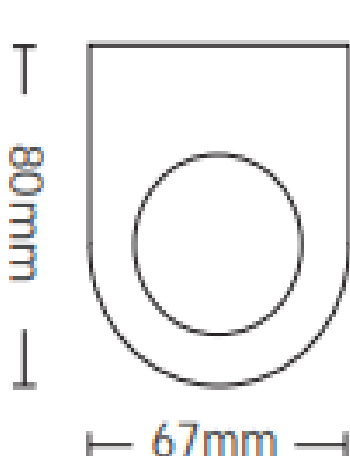

Material: Aluminum

Ambient Temperature: --

Body Color: WHITE

Product Size: 98x80x67mm

Lighting

Lumen: --

Luminaire efficacy: --

Colour Temperature: --

Beam Angle: --

CRI : Ra --

Lifetime: --

EEL : --

Packing Informations

Pieces/Outbox: 16

Outbox Size: 335x320x215 mm

Outbox G.W.: 8,47 Kg

Outbox Volume: 0,023 m³

Unit Weight: 529,38 gr

Barcode : 6972538044075

Technical Drawing

Light Distribution Curve

VITO EUROPE

102 Iztochna Tangenta str. 4th Floor

P.C. 1528, Sofia/Bulgaria