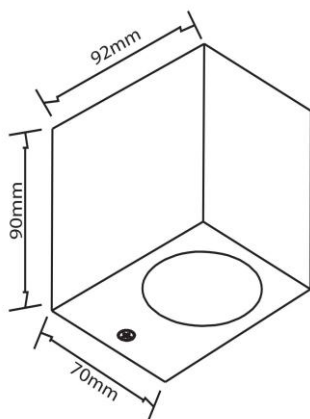

Product Data Sheet

OUTDOOR LIGHTING

ADRIA

CODE: 3230510

Product Features

Electrical

Power: --

Voltage: 220-240V AC ~ 50/60Hz

Power Factor: --

Electrical Protection: Class II

Surge Protection: --

Dimmability: --

Switch Cycle: --

Material Characteristics

IP Class: IP54

IK Class: -

Material: Polycarbonate + ABS

Body Color: ANTHRACITE

Product Size: 70x90x92mm

Lighting

Lumen: --

Luminaire efficacy: --

Colour Temperature: --

Beam Angle: --

CRI : Ra --

Lifetime: --

EEL : --

Packing Informations

Pieces/Outbox: 20

Outbox Size: 425x215x240 mm

Outbox G.W.: 4,07 Kg

Outbox Volume: 0,0219 m³

Unit Weight: 203,5 gr

Barcode : 6972538044211

Technical Drawing

Light Distribution Curve

VITO EUROPE

102 Iztochna Tangenta str. 4th Floor

P.C. 1528, Sofia/Bulgaria

Phone: +359 2 4341575

E-mail: info@vitoeurope.com

www.vitolighting.com