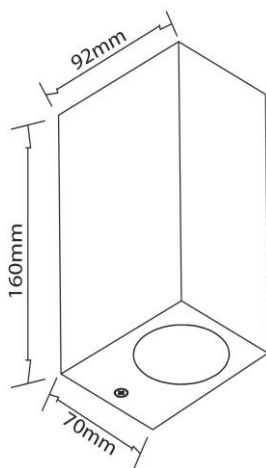

Material: Polycarbonate + ABS

Ambient Temperature: -20°C<ta<+45°C

Body Color: ANTHRACITE

Product Size: 70x160x92mm

Technical Drawing

Lighting

Lumen: --

Luminaire efficacy: --

Colour Temperature: --

Beam Angle: --

CRI : Ra --

Lifetime: --

EEL : --

Packing Informations

Pieces/Outbox: 20

Outbox Size: 420x365x240 mm

Outbox G.W.: 6,77 Kg

Outbox Volume: 0,0368 m³

Unit Weight: 338,5 gr

Barcode : 6972538044228

Light Distribution Curve

VITO EUROPE

102 Iztochna Tangenta str. 4th Floor

P.C. 1528, Sofia/Bulgaria