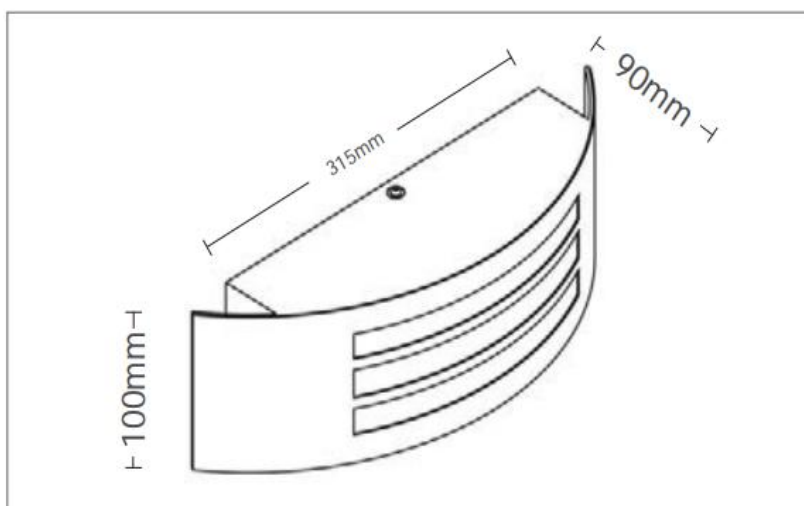

Material Characteristics

IP Class: IP44

IK Class: -

Material: Stainless steel & PP

Ambient Temperature: -20°C<ta<+40°C

Body Color: MATT NICKEL

Product Size (mm): 100x315x90

Technical Drawing

Lighting

Lumen (Lm): --

Luminaire efficacy (Lm/W): --

Colour Temperature: --

Beam Angle: 180°

CRI: Ra --

Lifetime (Hours): --

EEL: --

Packing Informations

Pieces/Outbox: 10

Outbox Size (mm): 510x340x235

Outbox G.W. (Kg): 5

Outbox Volume (m³): 0,0407

Unit Weight (Gr): 500

Barcode: 6972538047465

Light Distribution Curve