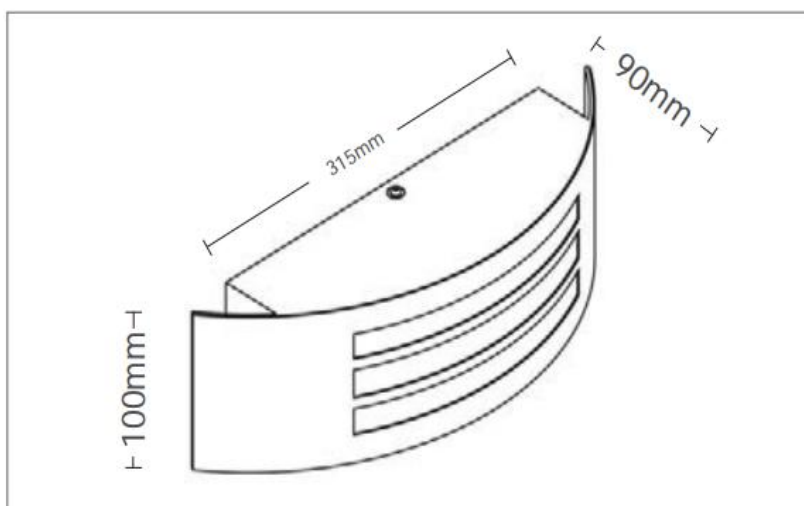

Material Characteristics

IP Class: IP44

IK Class: -

Material: Stainless steel & PP

Ambient Temperature: -20°C<ta<+40°C

Body Color: WHITE

Product Size (mm): 100x315x90

Lighting

Lumen (Lm): --

Luminaire efficacy (Lm/W): --

Colour Temperature: --

Beam Angle: 180°

CRI: Ra --

Lifetime (Hours): --

EEL: --

Packing Informations

Pieces/Outbox: 10

Outbox Size (mm): 510x340x235

Outbox G.W. (Kg): 5

Outbox Volume (m³): 0,0407

Unit Weight (Gr): 500

Barcode: 6972538047472

Technical Drawing

Light Distribution Curve