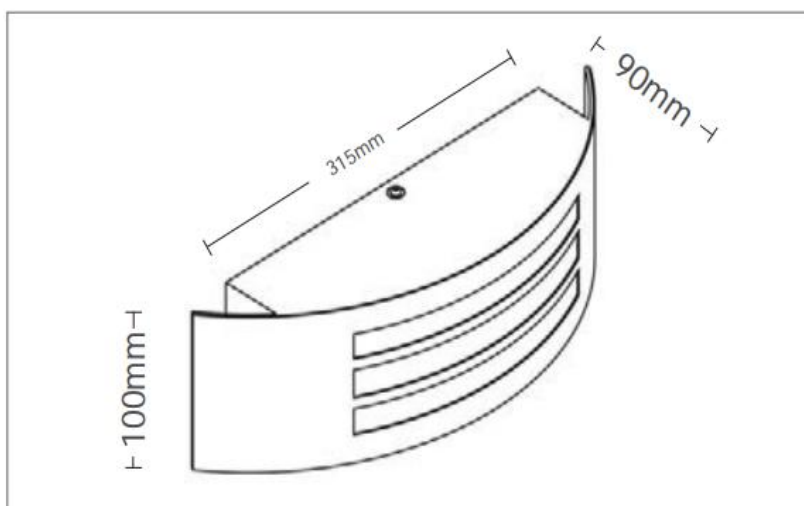

Material Characteristics

IP Class: IP44

IK Class: -

Material: Stainless steel & PP

Ambient Temperature: -20°C<ta<+40°C

Body Color: BLACK

Product Size (mm): 100x315x90

Lighting

Lumen (Lm): --

Luminaire efficacy (Lm/W): --

Colour Temperature: --

Beam Angle: 180°

CRI: Ra --

Lifetime (Hours): --

EEL: --

Packing Informations

Pieces/Outbox: 10

Outbox Size (mm): 510x340x235

Outbox G.W. (Kg): 5

Outbox Volume (m³): 0,0407

Unit Weight (Gr): 500

Barcode : 6972538047489

Technical Drawing

Light Distribution Curve