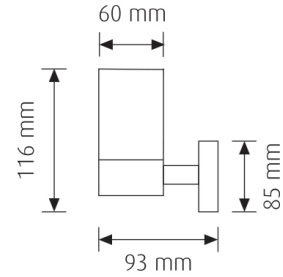

TECHNICAL DATASHEET

VEGAS-A GU10 NICKEL IP44

02-07-2020

VT/VEGAS-A/GU10/NCK/IP44/220V/GARDEN SERIES

NOTES

General Informations

Stock Code	3240540
HSC/GTIP Code	9405.40.91.10.00
EAN-13 (Inbox Barcode)	8697548435788
ITF-14 (Outbox Barcode)	38697548435789

Mechanical Parameters

IP Protection Class	IP44
Body Material	Stainless Steel & Glass
Body Colour	Nickel
Diffuser Material	Glass
Ambient Temperature (Ta)	-20°C < Ta < 50°C

Electrical Characteristics

Current Type	AC
Operation Voltage	220-240 Volt
Operation Frequency	50/60 Hertz
Power	Max 35 Watt
Electrical Protection Class	Class I

Logistic Informations

Outbox Length	400 millimeter
Outbox Width	305 millimeter
Outbox Height	255 millimeter
Outbox Volume	0,03111 m³
Outbox Quantity	24 pieces
Unit Net Weight	0,4583333333333333 kilogram
Outbox Net Weight	11 kilogram
Outbox Gross Weight	12 kilogram

Lighting Characteristics

Light Beam Angle	180°