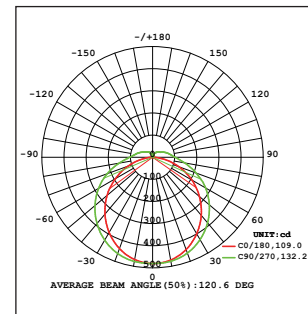

Product Data Sheet

LED LINEAR FIXTURE

LINELO - 18W

CODE: **3300170**

Product Features

Power: 18W

Luminaire efficacy: 120 lm/W

Luminous flux: 2160lm

Colour temperature: 3CCT

Beam angle: 100°

IP Class: IP20

IK Class: Class II

Lifetime: (L70/B50): up to 25000h

Dimmable: No

Voltage: 220-240V

P.F.: >0.5

Body color: White

Body Material: PC

Lens material: Polycarbonate

Ambient operating temperature: -20+50 °C

Guarantee: 3 years

Packing Informations

Dimensions: 635x290x245mm

Volume: 0.045m³

EAN-13: 6977231351291

Gross Weight: 5.12kg

Pieces/box: 20