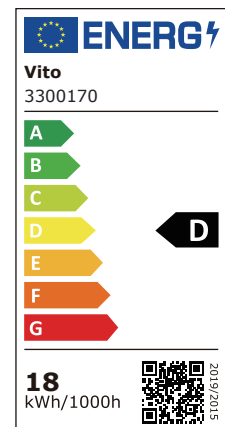

Product Data Sheet

LED LINEAR FIXTURE

LINELO - 18W

CODE: **3300170**

Area of application

- Best for general surface-mounting indoor-ceiling-light applications.
- Corridors or Rooms of Supermarkets, Offices, Hospitals, Schools.

Product Data Sheet

LED LINEAR FIXTURE

LINELO - 18W

CODE: **3300170**

Product Features

Power: 18W

Luminaire efficacy: 120 lm/W

Luminous flux: 2160lm

Colour temperature: 3CCT

Beam angle: 100°

IP Class: IP20

IK Class: Class II

Lifetime: (L70/B50): up to 25000h

Dimmable: No

Voltage: 220-240V

P.F.: >0.5

Body color: White

Body Material: PC

Lens material: Polycarbonate

Ambient operating temperature: -20+50 °C

Guarantee: 3 years

Packing Informations

Dimensions: 635x290x245mm

Volume: 0.045m³