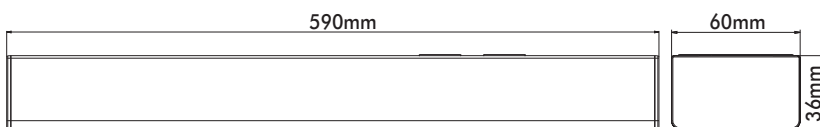

Product Data Sheet

LED LINEAR FIXTURE

LINELO - 18W

CODE: **3300170**

Product Features

Power: 18W

Luminaire efficacy: 120 lm/W

Luminous flux: 2160lm

Body color: White

Body Material: PC

Lens material: Polycarbonate

Ambient operating temperature: -20+50 °C

Guarantee: 3 years

Packing Informations

Dimensions: 635x290x245mm

Volume: 0.045m³