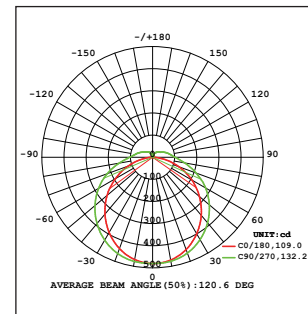

Product Data Sheet

LED LINEAR FIXTURE

LINELO - 18W

CODE: **3300180**

Product Features

Power: 18W

Luminaire efficacy: 120 lm/W

Luminous flux: 2160lm

Colour temperature: 3CCT

Beam angle: 100°

IP Class: IP20

IK Class: Class II

Lifetime: (L70/B50): up to 25000h

Dimmable: No

Voltage: 220-240V

P.F.: >0.5

Body color: Black

Body Material: PC

Lens material: Polycarbonate

Ambient operating temperature: -20+50 °C

Guarantee: 3 years

Packing Informations

Dimensions: 635x290x245mm

Volume: 0.045m³

EAN-13: 6977231351307

Gross Weight: 5.12kg

Pieces/box: 20