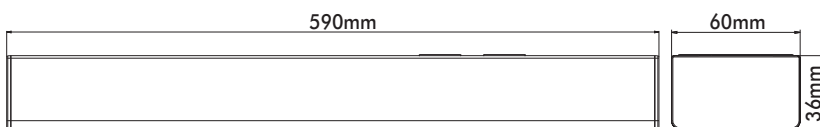

### Packing Informations

Dimensions: 635x290x245mm

Volume: 0.045m<sup>3</sup>

EAN-13: 6977231351307

Gross Weight: 5.12kg

Pieces/box: 20