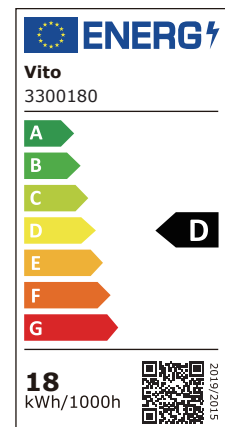

Product Data Sheet

LED LINEAR FIXTURE

LINELO - 18W

CODE: **3300180**

Area of application

- Best for general surface-mounting indoor-ceiling-light applications.
- Corridors or Rooms of Supermarkets, Offices, Hospitals, Schools.

Product Advantages

Exclusive VITO design with 3CCT function.
Direct replacement for conventional fluorescent lights.
Including mid-connector for continuous and homogeneous light effect.
No flicker for eye protection.
Available certificates: CE; EMC, LVD