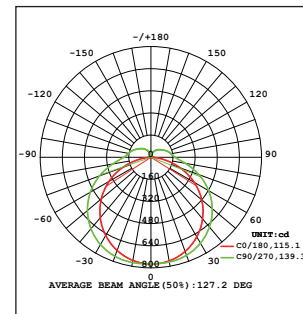

Product Data Sheet

LED LINEAR FIXTURE

LINELO - 36W

CODE: **3300190**

Product Features

Power: 36W

Luminaire efficacy: 120 lm/W

Luminous flux: 4320lm

Colour temperature: 3CCT

Beam angle: 100°

IP Class: IP20

IK Class: Class II

Lifetime: (L70/B50): up to 25000h

Dimmable: No

Voltage: 220-240V

P.F.: >0.5

Body color: White

Body Material: PC

Lens material: Polycarbonate

Ambient operating temperature: -20+50 °C

Guarantee: 3 years

Packing Informations

Dimensions: 1235x290x245mm

Volume: 0.088m³

EAN-13: 6977231351314

Gross Weight: 8.69kg

Pieces/box: 20