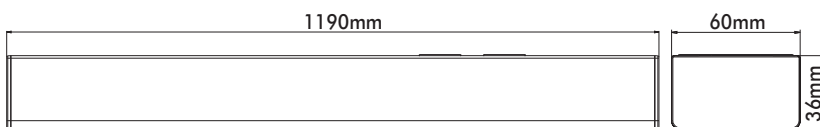

Product Data Sheet

LED LINEAR FIXTURE

LINELO - 36W

CODE: **3300190**

Product Features

Power: 36W

Luminaire efficacy: 120 lm/W

Luminous flux: 4320lm

Body color: White

Body Material: PC

Lens material: Polycarbonate

Ambient operating temperature: -20+50 °C

Guarantee: 3 years

Packing Informations

Dimensions: 1235x290x245mm

Volume: 0.088m³