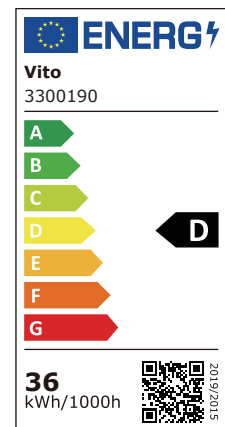

Product Data Sheet

LED LINEAR FIXTURE

LINELO - 36W

CODE: **3300190**

Area of application

- Best for general surface-mounting indoor-ceiling-light applications.
- Corridors or Rooms of Supermarkets, Offices, Hospitals, Schools.

Product Data Sheet

LED LINEAR FIXTURE

LINELO - 36W

CODE: **3300190**

Product Features

Power: 36W

Luminaire efficacy: 120 lm/W

Luminous flux: 4320lm

Colour temperature: 3CCT

Beam angle: 100°

IP Class: IP20

IK Class: Class II

Lifetime: (L70/B50): up to 25000h

Dimmable: No

Voltage: 220-240V

P.F.: >0.5

Body color: White

Body Material: PC

Lens material: Polycarbonate

Ambient operating temperature: -20+50 °C

Guarantee: 3 years

Packing Informations

Dimensions: 1235x290x245mm

Volume: 0.088m³