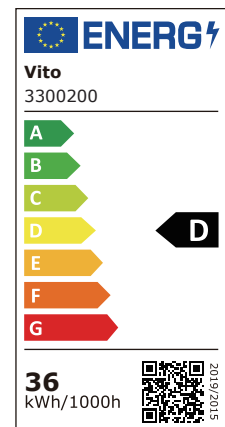

Product Data Sheet

LED LINEAR FIXTURE

LINELO - 36W

CODE: **3300200**

Area of application

- Best for general surface-mounting indoor-ceiling-light applications.
- Corridors or Rooms of Supermarkets, Offices, Hospitals, Schools.

Product Advantages

Exclusive VITO design with 3CCT function.
Direct replacement for conventional fluorescent lights.
Including mid-connector for continuous and homogeneous light effect.
No flicker for eye protection.
Available certificates: CE; EMC, LVD