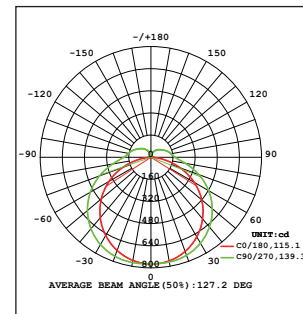

Product Data Sheet

LED LINEAR FIXTURE

LINELO - 36W

CODE: **3300200**

Product Features

Power: 36W

Luminaire efficacy: 120 lm/W

Luminous flux: 4320lm

Colour temperature: 3CCT

Beam angle: 100°

IP Class: IP20

IK Class: Class II

Lifetime: (L70/B50): up to 25000h

Dimmable: No

Voltage: 220-240V

P.F.: >0.5

Body color: Black

Body Material: PC

Lens material: Polycarbonate

Ambient operating temperature: -20+50 °C

Guarantee: 3 years

Packing Informations

Dimensions: 1235x290x245mm

Volume: 0.088m³

EAN-13: 6977231351321

Gross Weight: 8.69kg

Pieces/box: 20