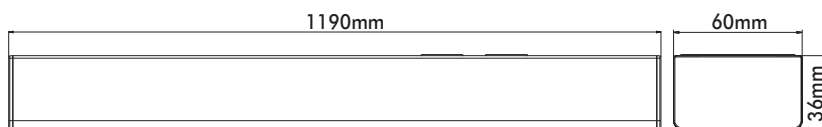

Product Data Sheet

LED LINEAR FIXTURE

LINELO - 36W

CODE: **3300200**

Product Features

Power: 36W

Luminaire efficacy: 120 lm/W

Luminous flux: 4320lm

Colour temperature: 3CCT

Beam angle: 100°

IP Class: IP20

IK Class: Class II

Lifetime: (L70/B50): up to 25000h

Dimmable: No

Voltage: 220-240V

P.F.: >0.5

Body color: Black

Body Material: PC

Lens material: Polycarbonate

Ambient operating temperature: -20+50 °C

Guarantee: 3 years

Packing Informations

Dimensions: 1235x290x245mm

Volume: 0.088m³

EAN-13: 6977231351321

Gross Weight: 8.69kg

Pieces/box: 20