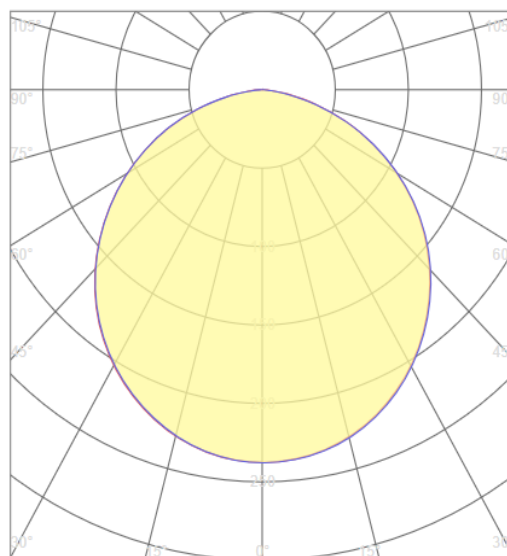

Product Data Sheet

OUTDOOR LIGHTING

LUZ 12W

CODE: 3401000

Product Features

Electrical

Power: 12Watt

Voltage: 220-240V AC ~ 50/60Hz

Power Factor: >0.5

Electrical Protection: Class II

Surge Protection: --

Dimmability: NO

Switch Cycle: 30000 times

Material Characteristics

IP Class: IP65

IK Class: IK06

Material: Polycarbonate & Polycarbonate

Ambient Temperature: -20°C<ta<+50°C

Body Color: WHITE

Product Size: Ø170x50mm

Lighting

Lumen: 840 Lm

Luminaire efficacy: 70 Lm/W

Colour Temperature: 4000K (NATURAL WHITE)

Beam Angle: 120°

CRI : Ra >80

Lifetime; 25000 Hours

EEL : G

Packing Informations

Pieces/Outbox: 20

Outbox Size: 365x285x370 mm

Outbox G.W.: 5 Kg

Outbox Volume: 0,0385 m³

Unit Weight: 250 gr

Barcode : 6972538043474

Technical Drawing

VITO EUROPE

102 Iztochna Tangenta str. 4th Floor

P.C. 1528, Sofia/Bulgaria

Phone: +359 2 4341575

E-mail: info@vitoeuropa.com

www.vitolighting.com