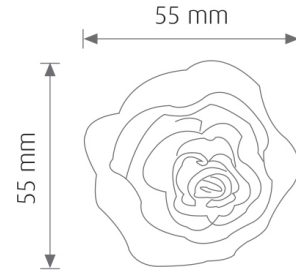

TECHNICAL DATASHEET

ROSE 4xRLED

01-07-2020

VT/ROSE/4xRLED/GRN/220V/EU.PLUG/NIGHT LAMP

NOTES

General Informations

Stock Code	5200360
HSC/GTIP Code	9405.20.40.90.00
EAN-13 (Inbox Barcode)	8680168582550
ITF-14 (Outbox Barcode)	58680168582555

Mechanical Parameters

IP Protection Class	IP21
Switch On/Off Cycle	30000
Lifetime	15000 hours
Body Material	Plastic
Body Colour	Green
Diffuser Material	ABS
Product Height	55 millimeter
Ambient Temperature (Ta)	-10°C<Ta<50°C

Electrical Characteristics

Current Type	AC
Operation Voltage	220-240 Volt
Operation Frequency	50/60 Hertz
Power	4x0,1 Watt
Power Factor	>0,5
Dimmable	No
Electrical Protection Class	Class II

Logistic Informations

Outbox Length	605 millimeter
Outbox Width	385 millimeter
Outbox Height	340 millimeter
Outbox Volume	0,0791945 m³
Outbox Quantity	200 pieces
Unit Net Weight	0,03 kilogram
Outbox Net Weight	6 kilogram
Outbox Gross Weight	8,33 kilogram

Lighting Characteristics

Light Beam Angle	180°
LED Type	DIP