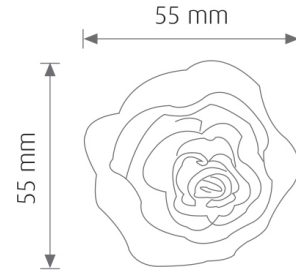

TECHNICAL DATASHEET

ROSE 4xRLED WHITE

01-07-2020

VT/ROSE/4xRLED/WHT/220V/EU.PLUG/NIGHT LAMP

NOTES

General Informations

Stock Code	5200380
HSC/GTIP Code	9405.20.40.90.00
EAN-13 (Inbox Barcode)	8697548436365
ITF-14 (Outbox Barcode)	58697548436360

Mechanical Parameters

IP Protection Class	IP21
Switch On/Off Cycle	30000
Lifetime	15000 hours
Body Material	Plastic
Body Colour	White
Diffuser Material	ABS
Product Height	55 millimeter
Ambient Temperature (Ta)	-10°C<Ta<50°C

Electrical Characteristics

Current Type	AC
Operation Voltage	220-240 Volt
Operation Frequency	50/60 Hertz
Power	4x0,1 Watt
Power Factor	>0,5
Dimmable	No
Electrical Protection Class	Class II

Logistic Informations

Outbox Length	605 millimeter
Outbox Width	385 millimeter
Outbox Height	340 millimeter
Outbox Volume	0,0791945 m³
Outbox Quantity	200 pieces
Unit Net Weight	0,03 kilogram
Outbox Net Weight	6 kilogram
Outbox Gross Weight	8,33 kilogram

Lighting Characteristics

Light Beam Angle	180°
LED Type	DIP